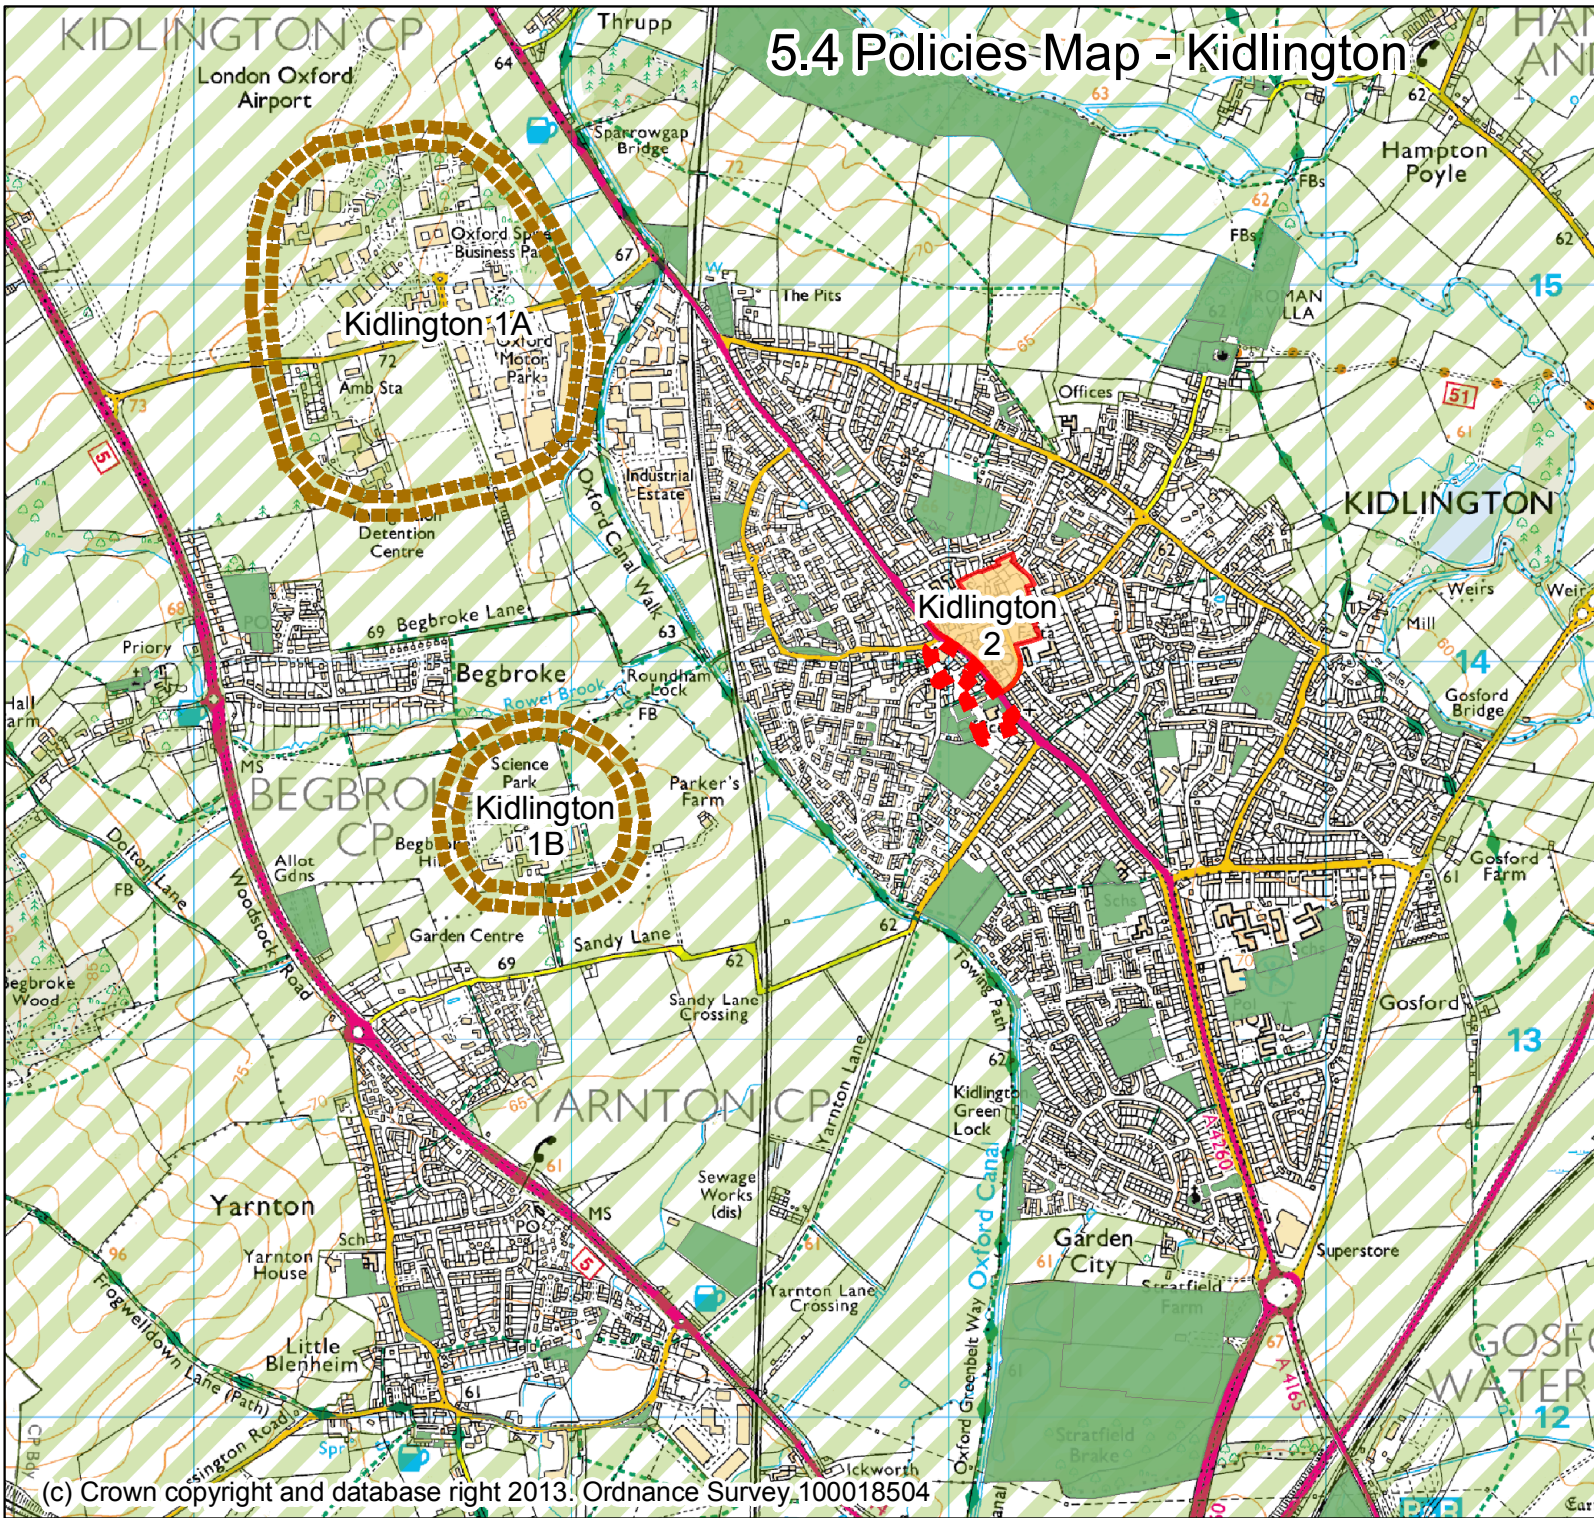

# 5.4 Policies Map - Kidlington

**Key**

-  Existing Village Centre
-  Strengthened Village Centre
-  Indicative Location of Limited Green Belt Review
-  Existing Green Space
-  Green Belt

**Strategic Developments:**

- 1 Accomodating Employment Needs (Area of Search):
  - Kidlington 1A - Langford Lane/London Oxford Airport
  - Kidlington 1B - Begbroke Science Park
- 2 Strengthening Kidlington Village Centre

(c) Crown copyright and database right 2013. Ordnance Survey 100018504